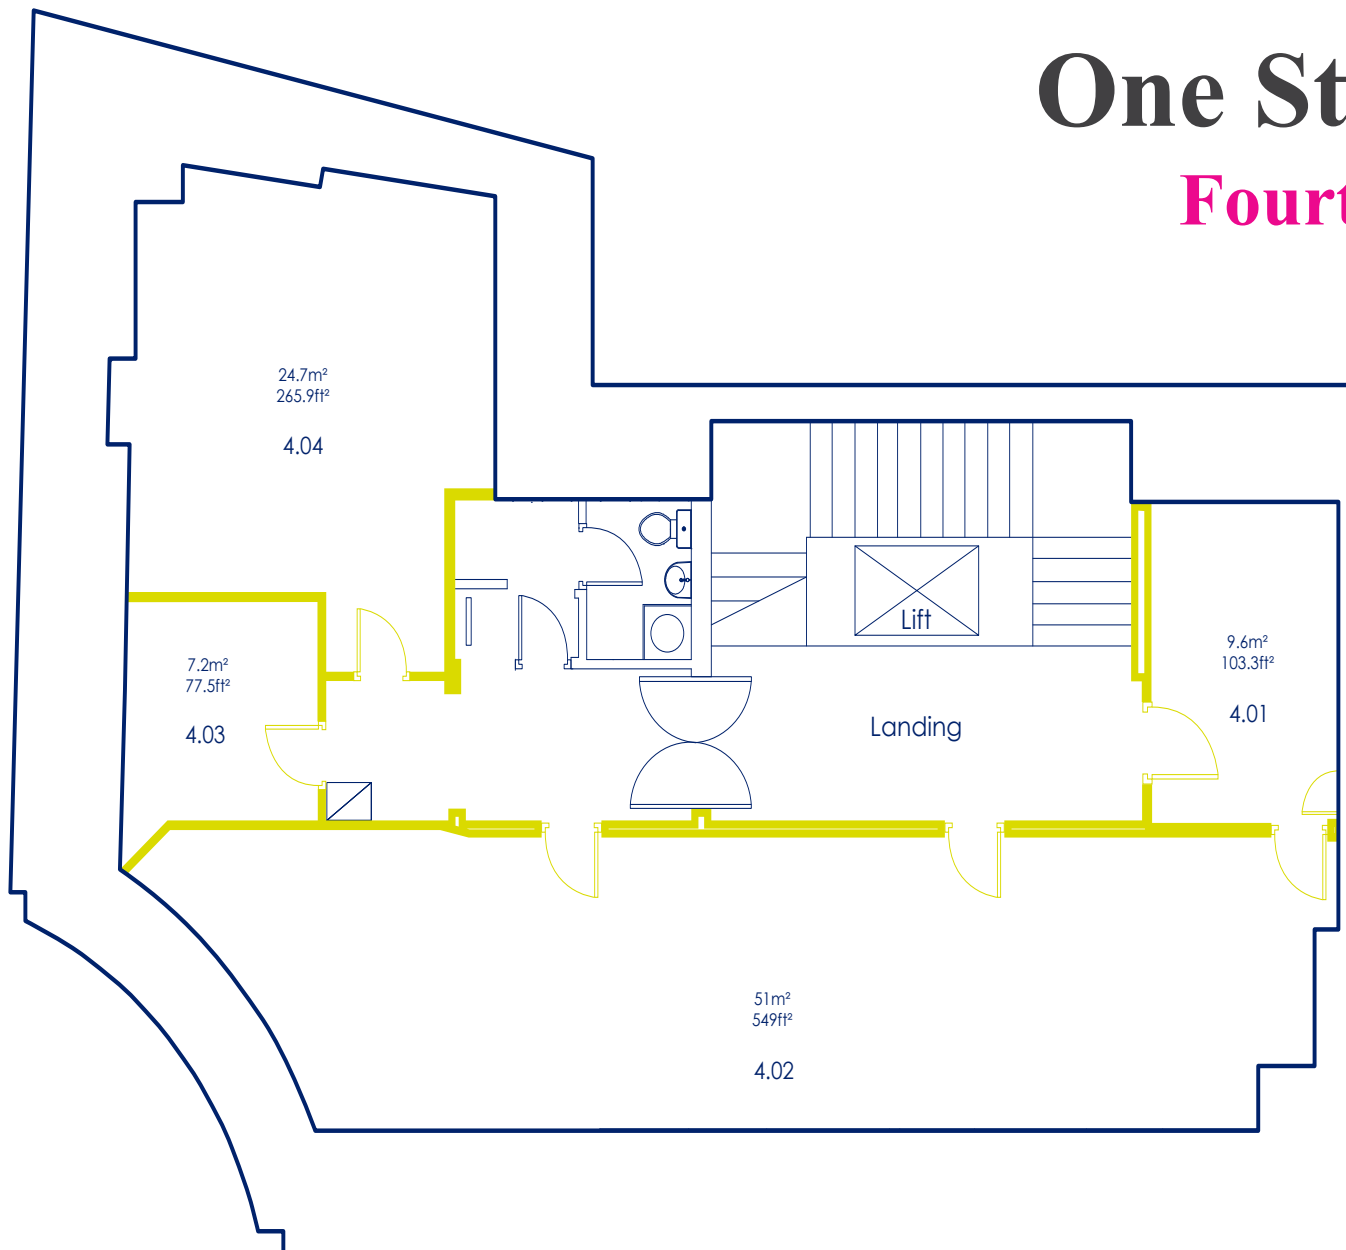

One St Aldates: Fourth Floor Plan

T: 01865 261475

E: onestaldates@oxin.co.uk