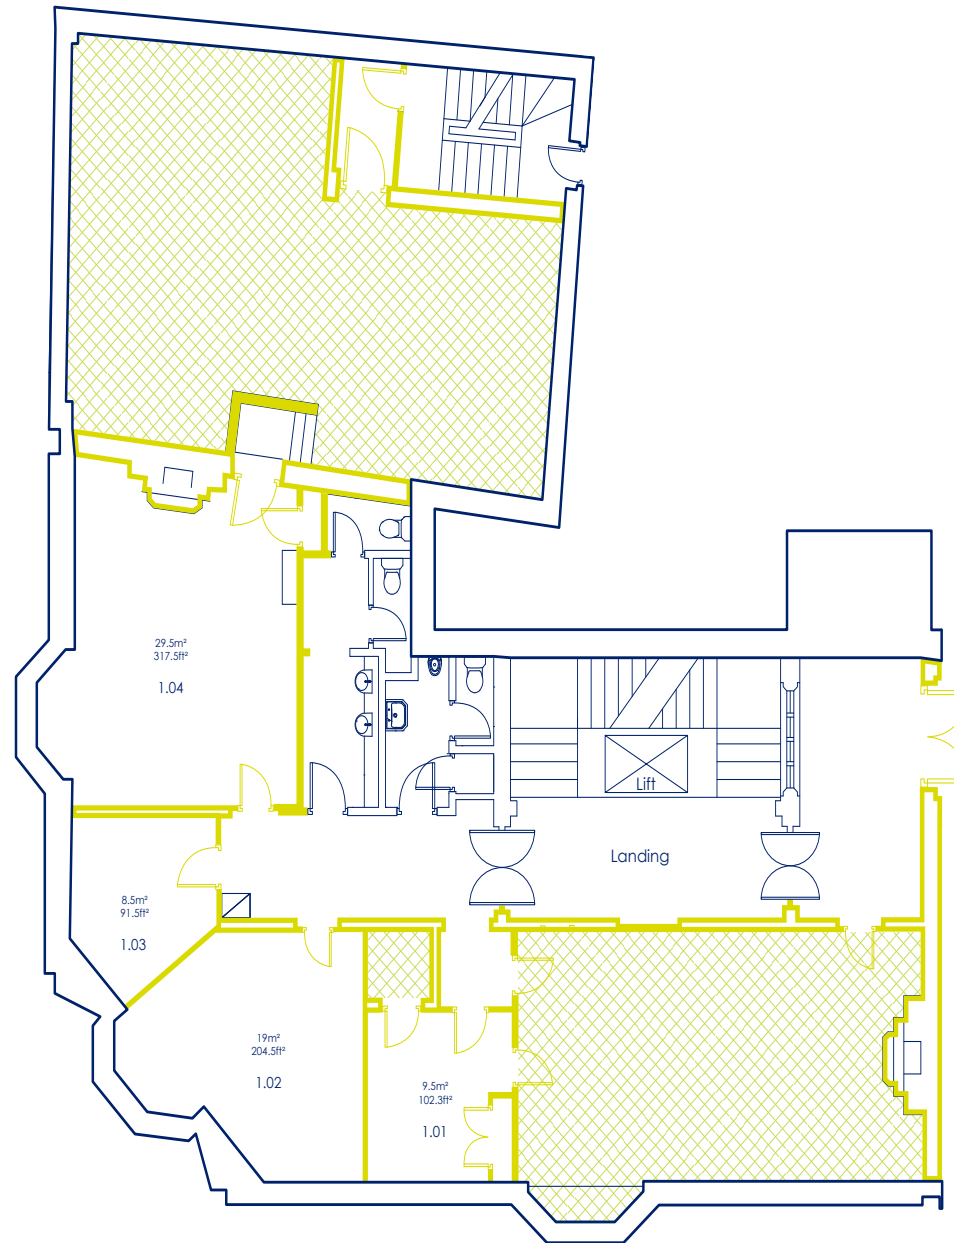

One St Aldates: Ground Floor Plan

T: 01865 261475

E: onestaldates@oxin.co.uk

One St Aldates: First Floor Plan

T: 01865 261475

E: onestaldates@oxin.co.uk

One St Aldates: Second Floor Plan

T: 01865 261475