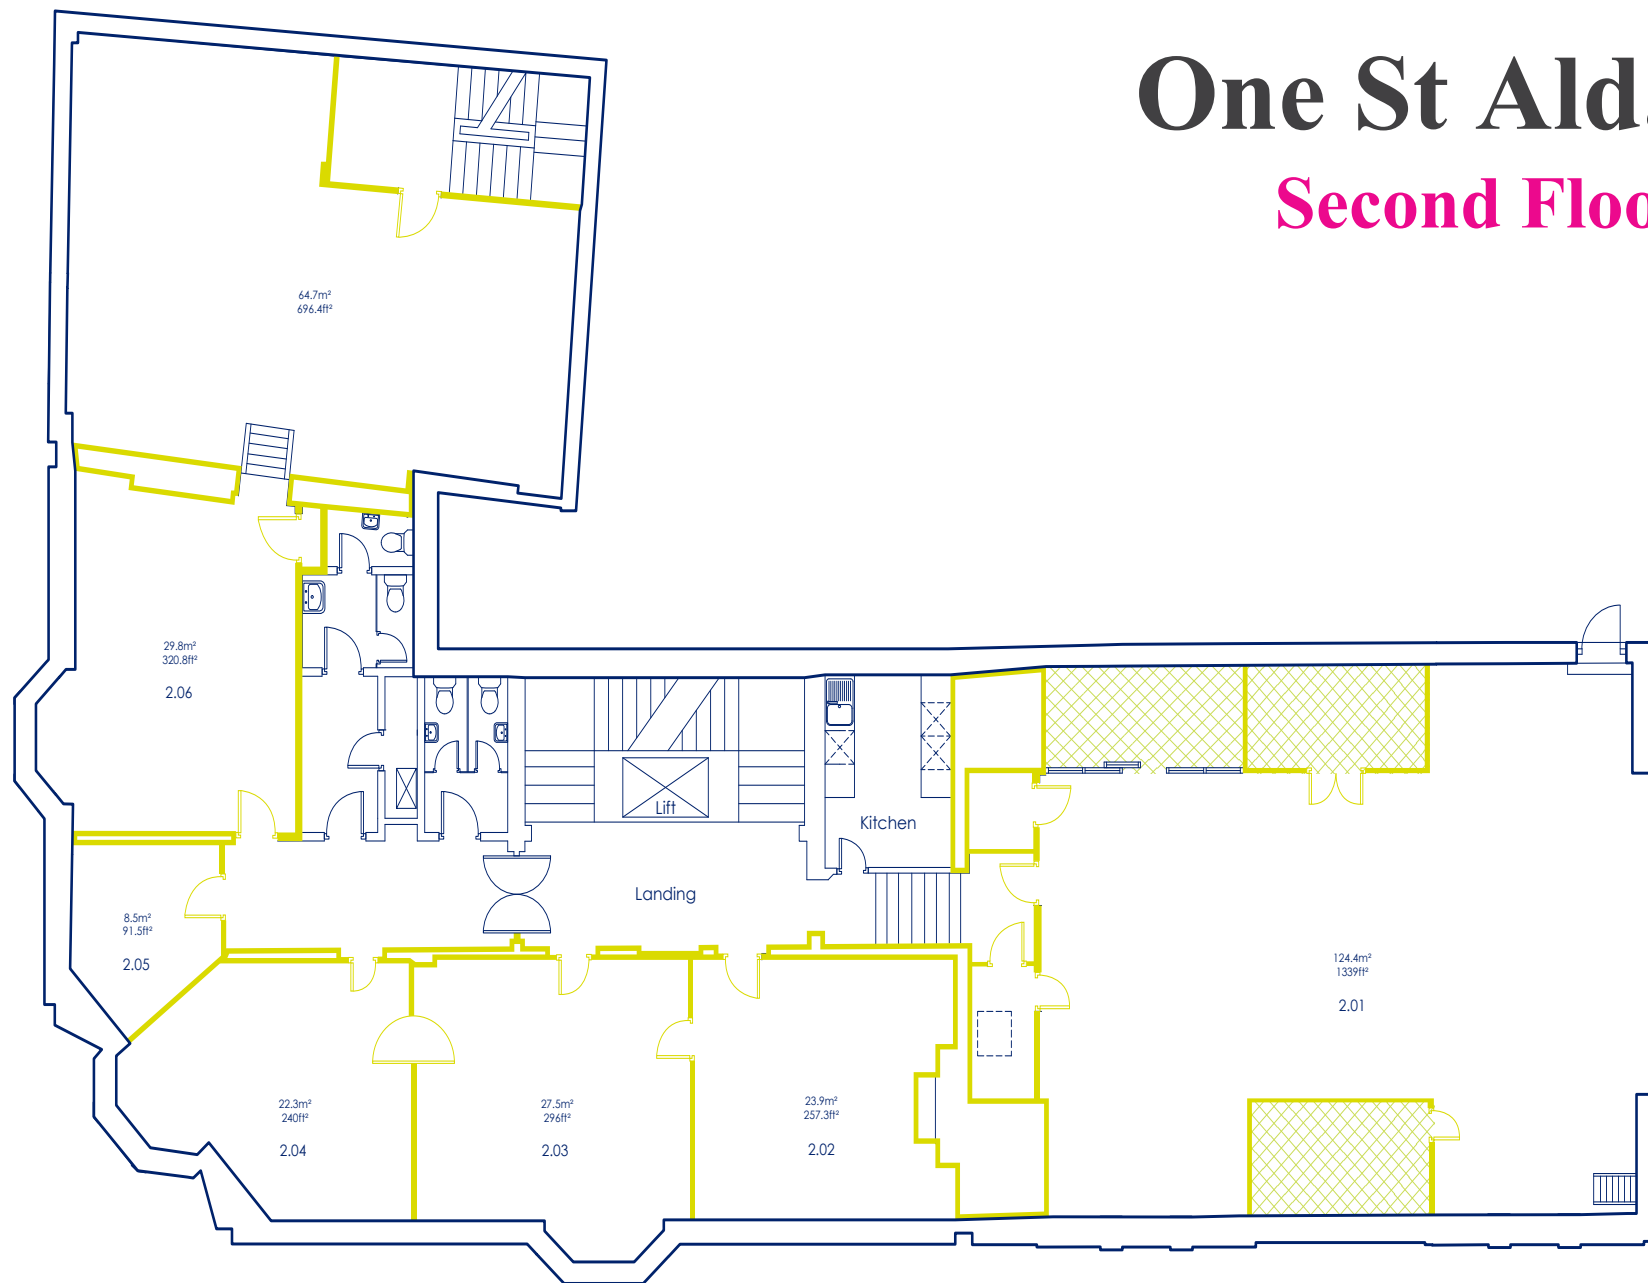

One St Aldates: Ground Floor Plan

T: 01865 261475

E: onestaldates@oxin.co.uk

One St Aldates: First Floor Plan

T: 01865 261475

E: onestaldates@oxin.co.uk

One St Aldates: Second Floor Plan

T: 01865 261475