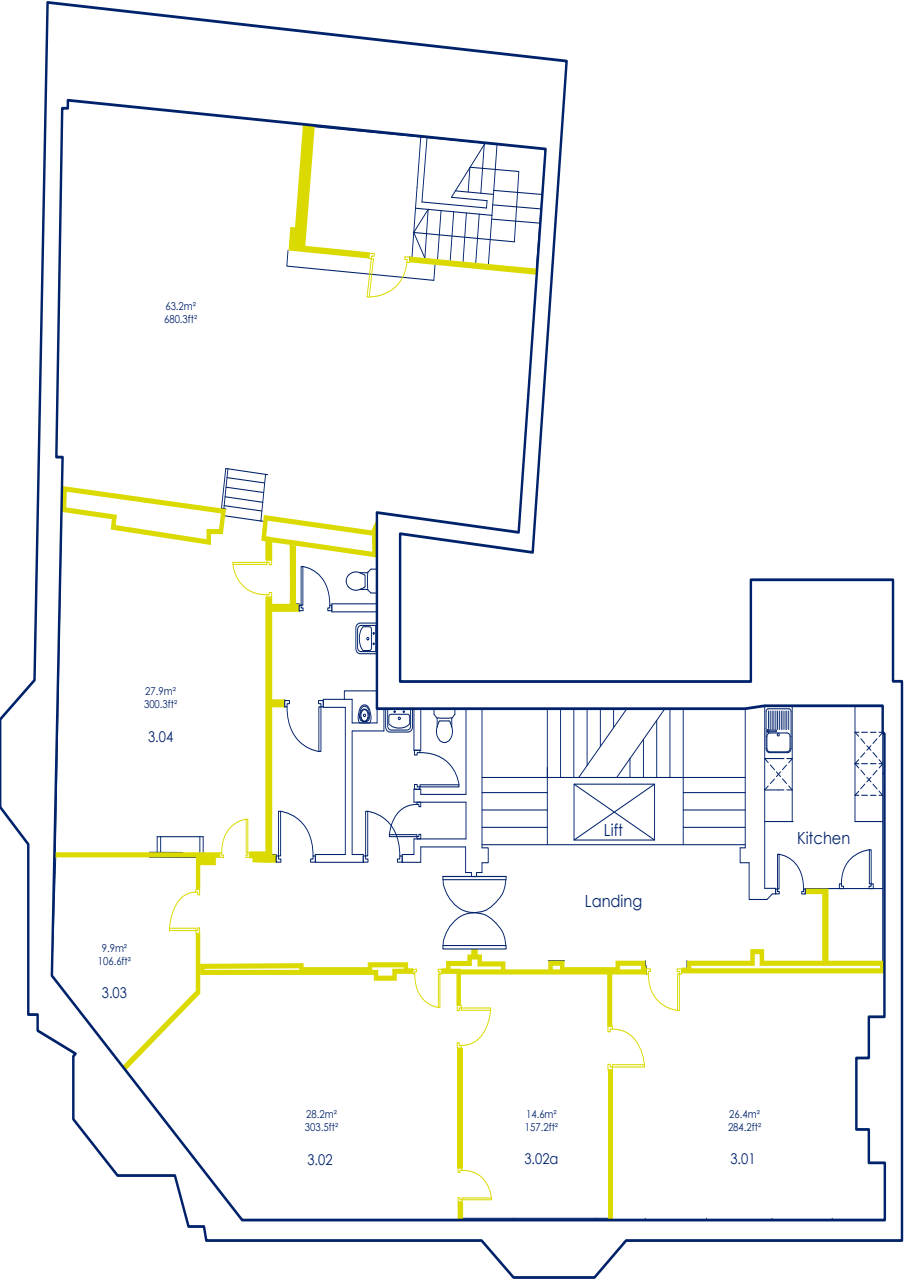

One St Aldates: Third Floor Plan

T: 01865 261475

E: onestaldates@oxin.co.uk